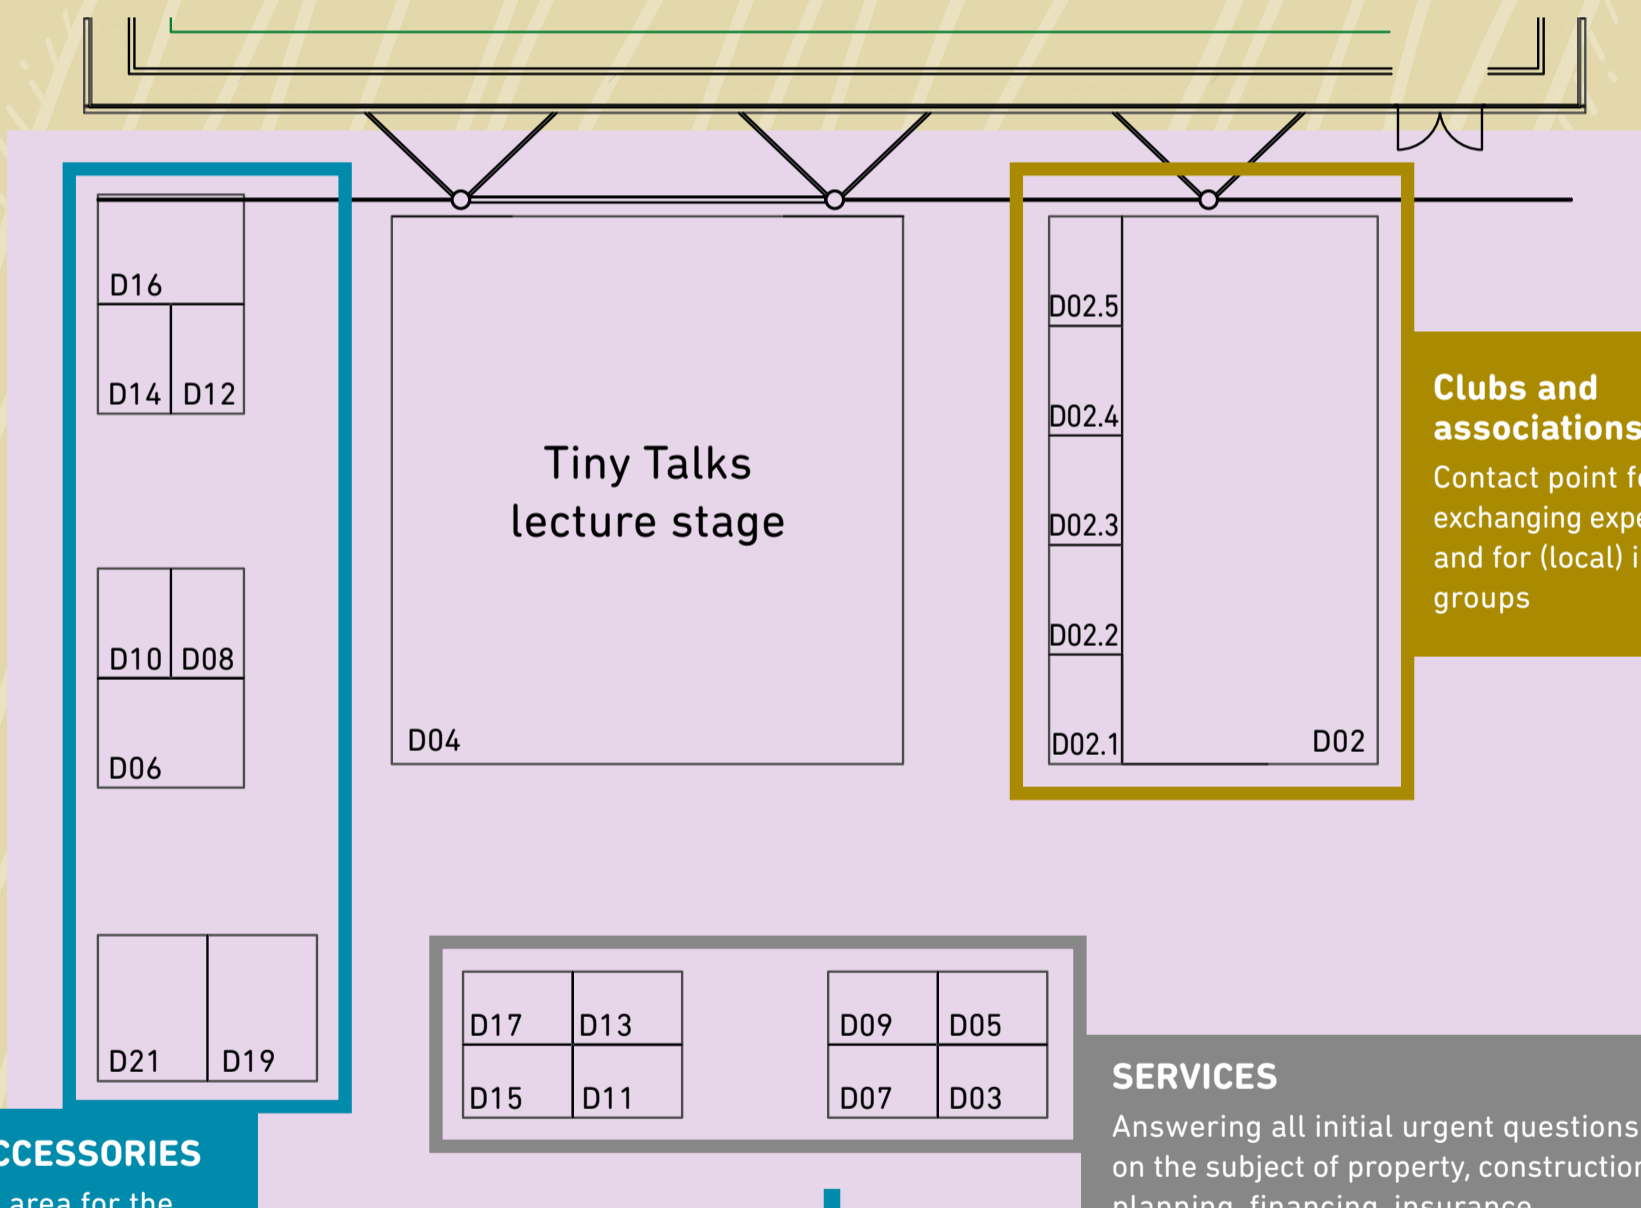

HALL PLAN 25

These are the exhibition areas at NEW HOUSING 2025

EVENTS HALL

The events hall is home to service providers, accessories, clubs and educational institutions.

ATRIUM

HALL 1

Clubs and associations

Entrance

ATRIUM

In the green atrium there are only Tiny Houses on Wheels due to the ground load restrictions and uneven lawn.

HALL 1

EVENTS HALL

HALL 1

Hall 1 is home to manufacturers of all types of small buildings.
Please note: The maximum entrance height is 4.10m!

TINY GIANTS AREA
For the larger of the small buildings and modular houses! As soon as a crane is needed to lower the house, this is the right place for it.