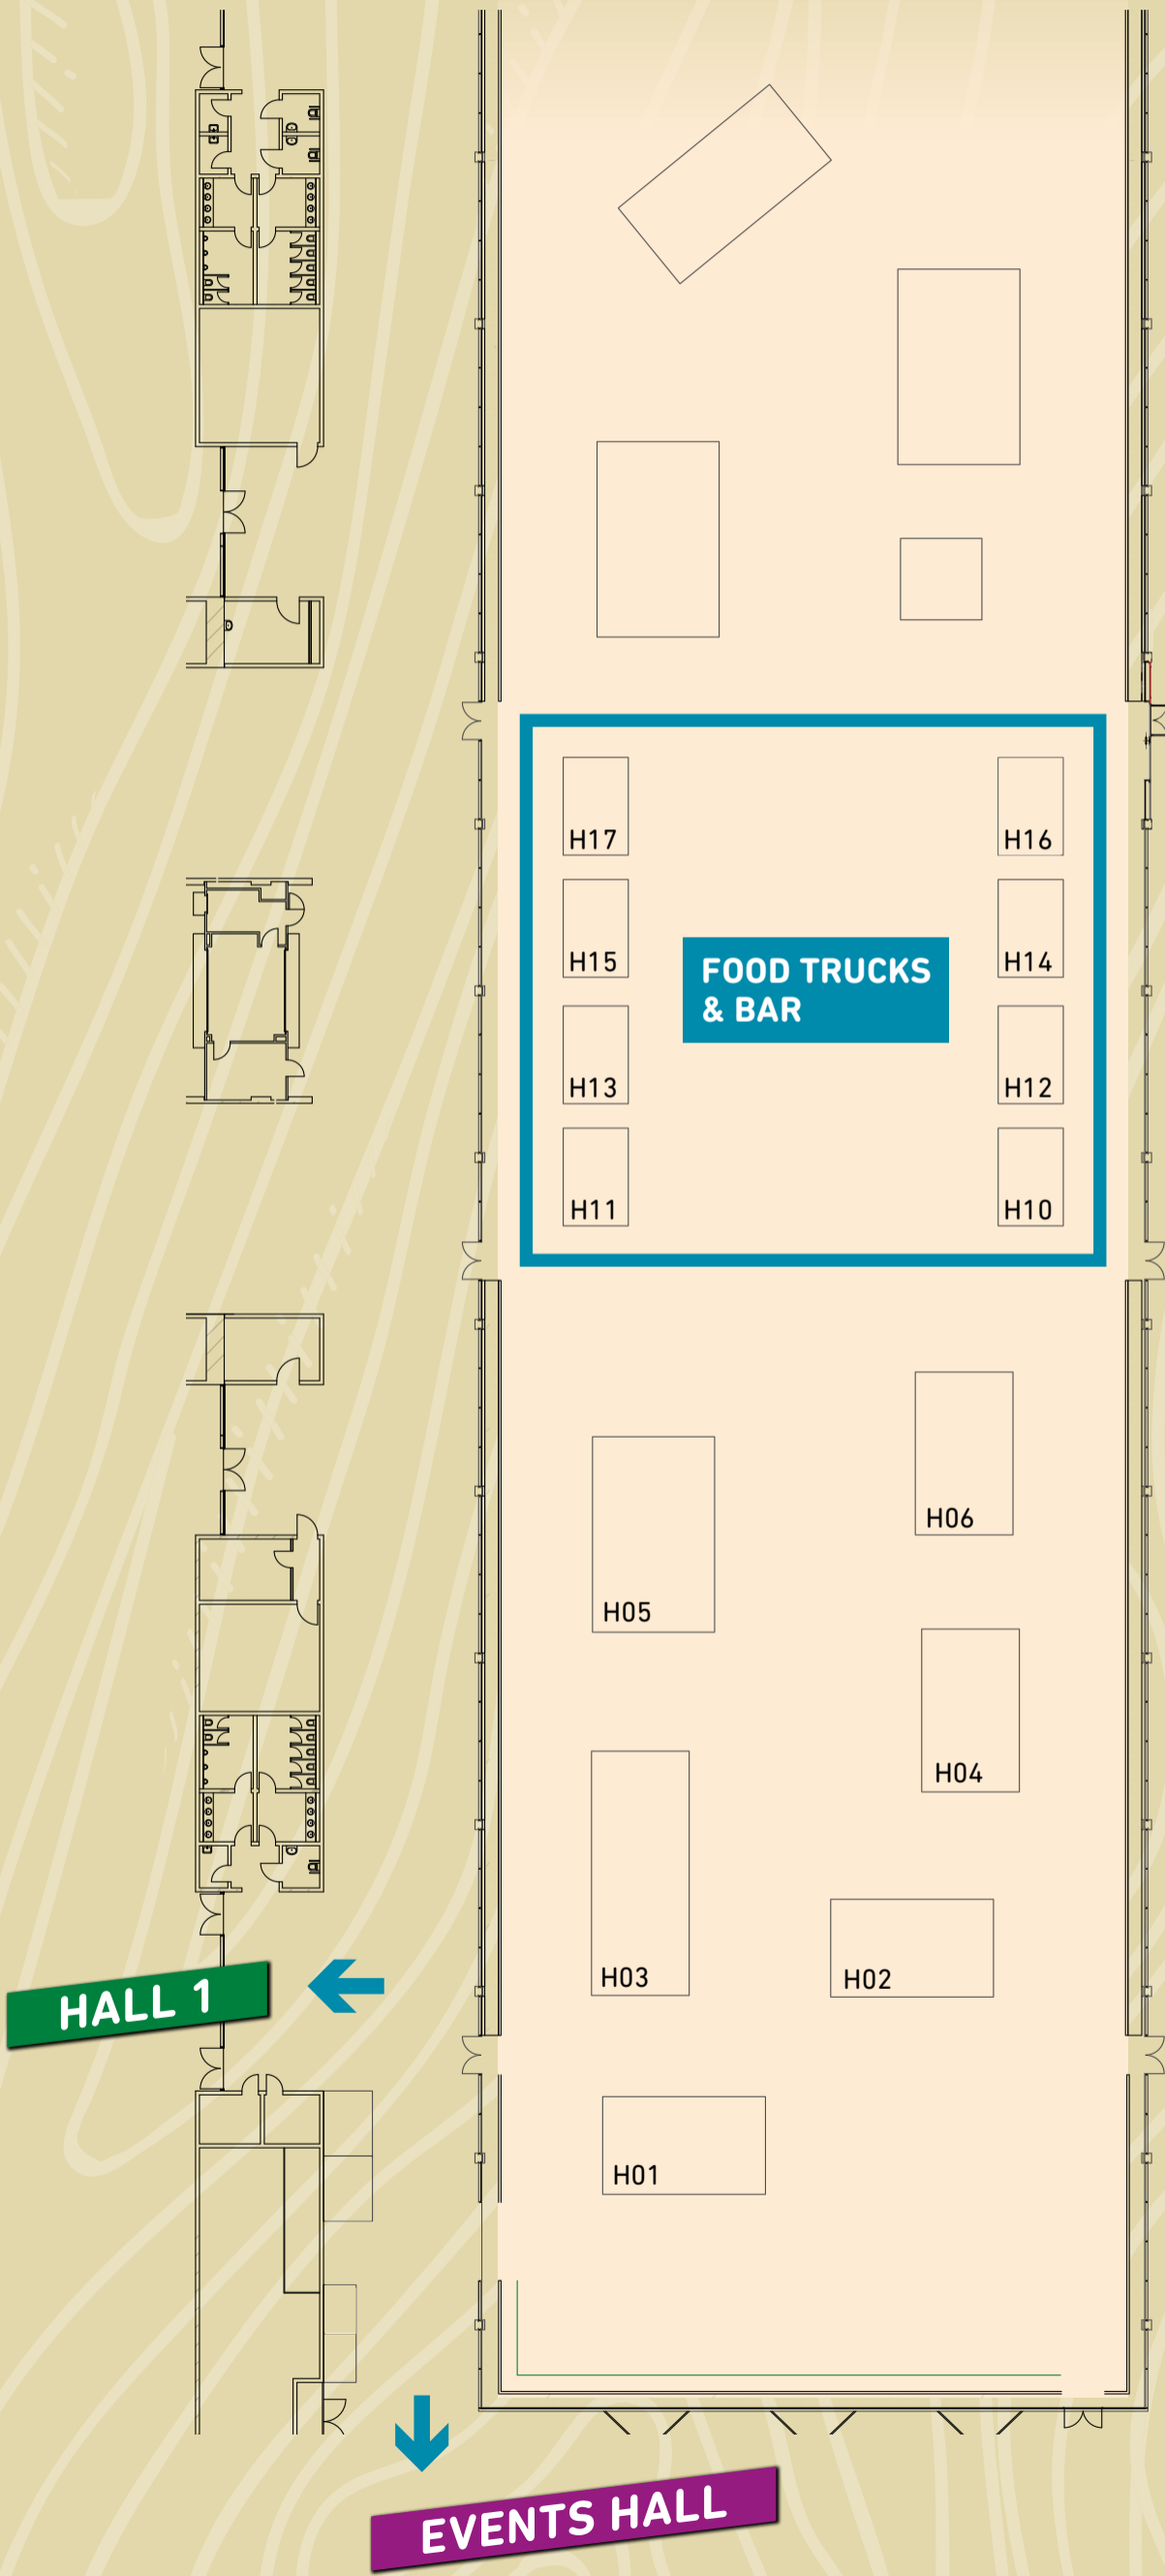

HALL PLAN 25

These are the exhibition areas at NEW HOUSING 2025

EVENTS HALL

The events hall is home to service providers, accessories, clubs and educational institutions.

ATRIUM

HALL 1

Clubs and associations

Entrance

ATRIUM

In the green atrium there are only Tiny Houses on Wheels due to the ground load restrictions and uneven lawn.

HALL 1

EVENTS HALL

HALL 1

Hall 1 is home to manufacturers of all types of small buildings.
Please note: The maximum entrance height is 4.10m!

TINY GIANTS AREA
For the larger of the small buildings and modular houses! As soon as a crane is needed to lower the house, this is the right place for it.